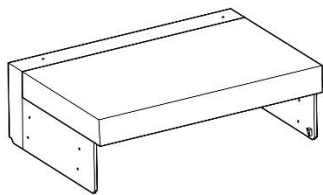

Canape d`angle convertible/reversible avec coffre „Alain II” – 3 places

142101/ 142102/ 143003

x 3

Big pillow

x 2

Small pillow

x 1

Longchair seat

x 1

Small backrest

x 1

Big backrest

x 1

Fittings bag

**BOX
1/3**

x 1

Sofa seat

x 1

Mobile seat

**BOX
2/3**

x 2

Armrest

**BOX
3/3**

1