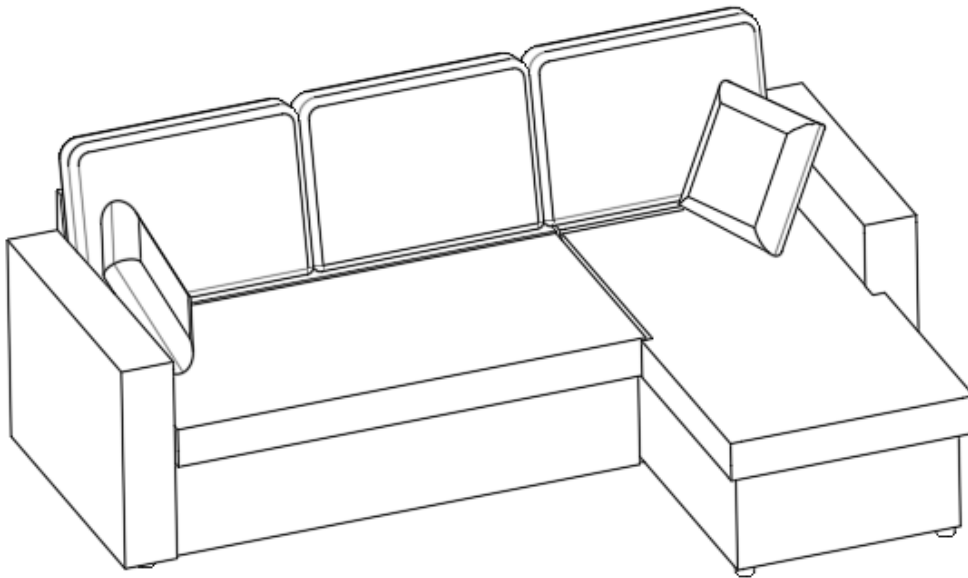

Canape d`angle convertible/reversible avec coffre „Alain II” – 3 places

142101/ 142102/ 143003

x 3

Big pillow

x 2

Small pillow

x 1

Longchair seat

x 1

Small backrest

x 1

Big backrest

x 1

Fittings bag

**BOX
1/3**

x 1

Sofa seat

x 1

Mobile seat

**BOX
2/3**

x 2

Armrest

**BOX
3/3**

1