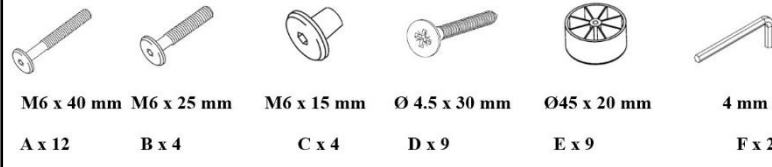

x 1

Small backrest

x 1

Big backrest

x 1

Fittings bag

**BOX
1/3**

x 1

Sofa seat

x 1

Mobile seat

**BOX
2/3**

x 2

Armrest

**BOX
3/3**

1

4

A x 2

M6 x 40 mm

F x 1

4 mm

5

B x 4

M6 x 40 mm

D x 9

Ø45 x 20 mm Ø 4.5 x 30 mm

7

8