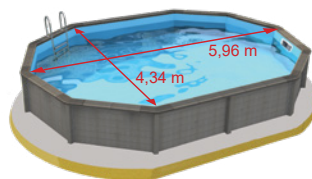

Decagonal Swimming Pool (Naturalis 01) 100% concrete, exterior structure with wood appearance. Installation: semi inground or inground.

Hauteur 1,28 m
Height 1,28 m

Hauteur 1.40 m
Height 1,40 m

DECAGONALE

DECAGONALE ALLONGEE

NATURALIS 02 D - 4,34 x 5,96 m

Piscine décagonale allongée (Naturalis 02) béton avec structure extérieure aspect bois. Installation: Semi enterrée ou bien enterrée.

Decagonal Elongated Swimming Pool (Naturalis 02) concrete, exterior structure with wood appearance. Installation: semi inground or inground.