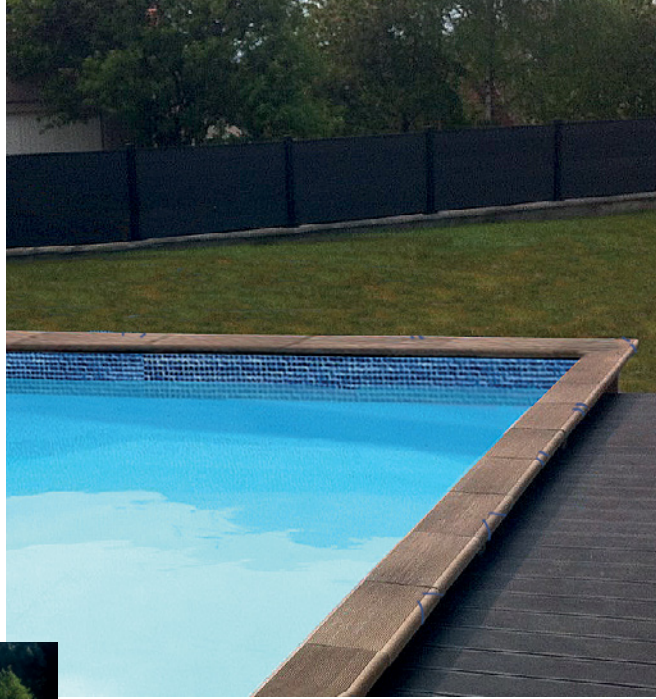

NATURALIS 01 R15

2,90 x 4,31 m

Piscine rectangulaire (Naturalis 01 R15) béton avec structure extérieure aspect bois. Installation: Semi enterrée ou bien enterrée.

Rectangular Swimming Pool (Naturalis 01 R15) concrete, exterior structure with wood appearance. Installation: semi inground or inground.