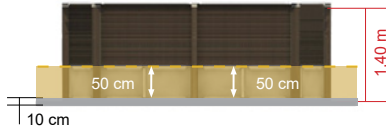

Decagonal Swimming Pool (Naturalis 01) 100% concrete, exterior structure with wood appearance. Installation: semi inground or inground.

Hauteur 1,28 m
Height 1,28 m

Hauteur 1.40 m
Height 1,40 m

DECAGONALE