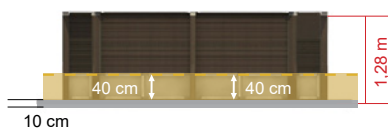

Decagonal Swimming Pool (Naturalis 01) 100% concrete, exterior structure with wood appearance. Installation: semi inground or inground.

Hauteur 1,28 m
Height 1,28 m

Hauteur 1.40 m
Height 1,40 m

DECAGONALE