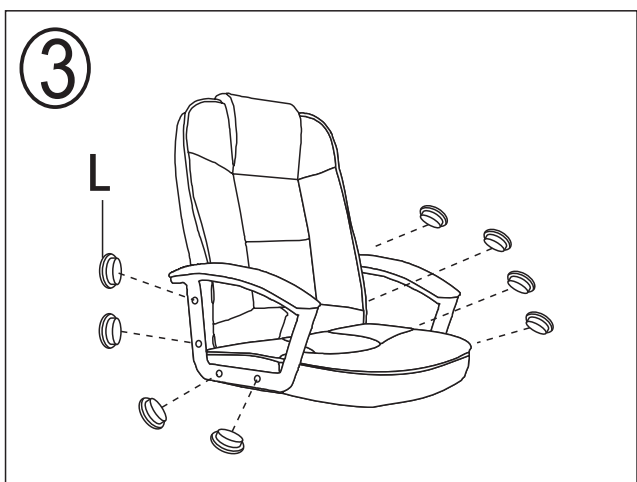

100% poly urethane

MADE IN PRC