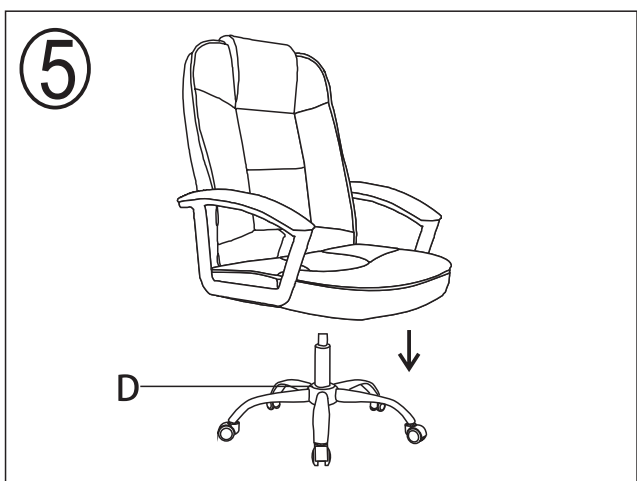

100% poly urethane

MADE IN PRC