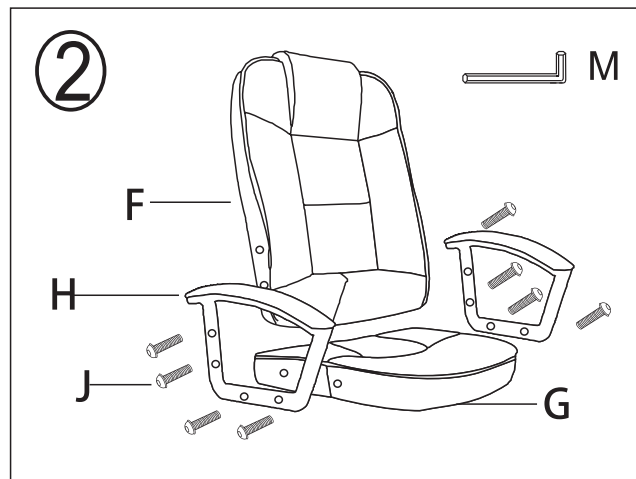

100% poly urethane

MADE IN PRC