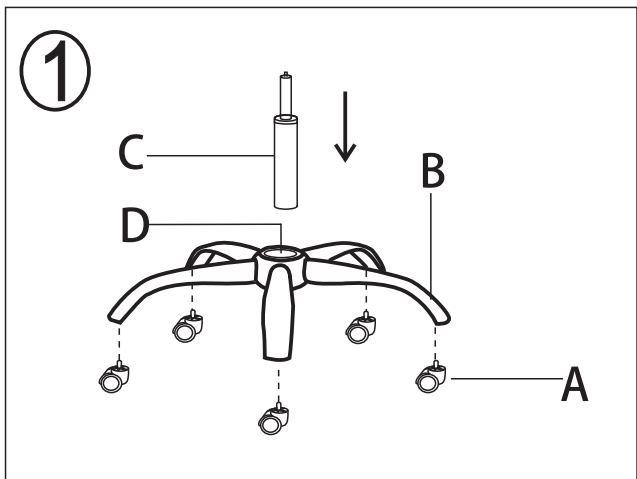

100% poly urethane

MADE IN PRC