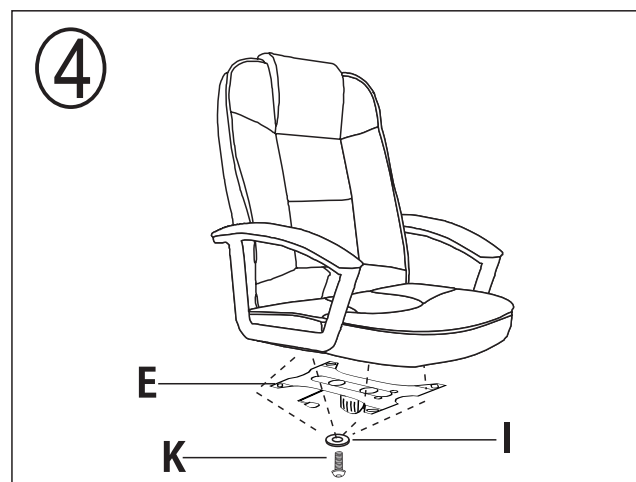

100% poly urethane

MADE IN PRC