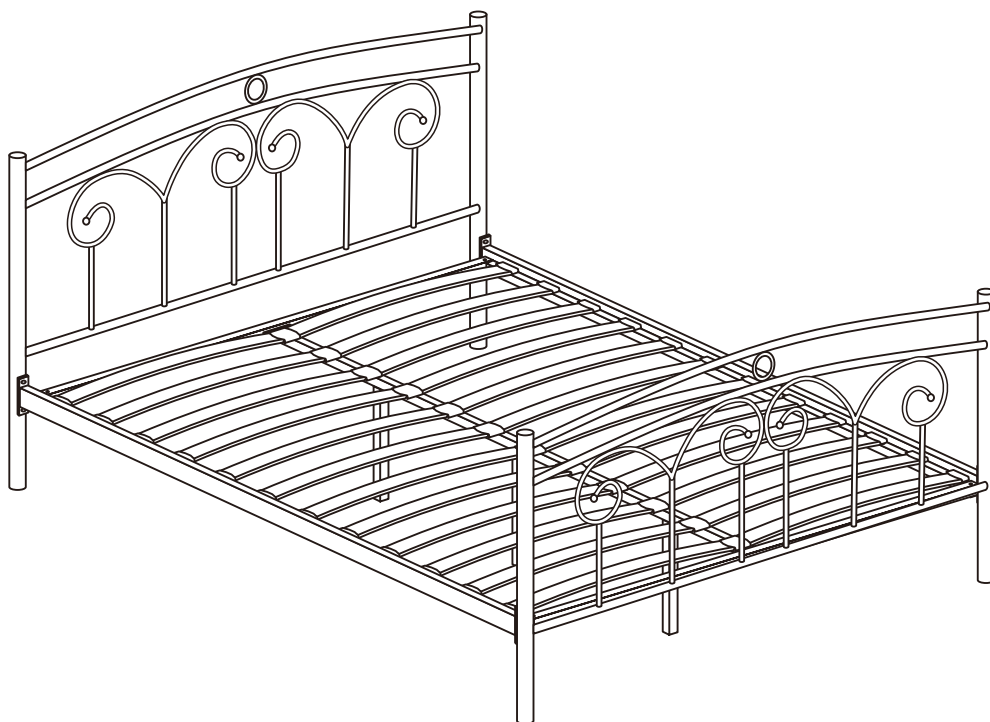

# CHLOE

1343\_85559 XL

A		M8 X 20mm	X 12 PCS	1/2
B		M8 X 35mm	X 6PCS	1/2
C		M8	X 6 PCS	1/2
D		72mm	X 1 PC	1/2
E		80mm	X 1 PC	1/2
F		72mm	X 1 PC	1/2
G		Φ38	X 8 PCS	1/2
H		25 X 25mm	X 11 PCS	1/2
I		M6 X 40mm	X 4 PCS	1/2
J		M6	X 4 PCS	1/2
K			X 6 PCS	1/2
L		68mm	X 1 PC	1/2

SAV.HABITATETJARDIN.COM

(1)		1675 X 1060 X 38mm	X 1 PC	1 / 2
(2)		1675 X 760 X 38mm	X 1 PC	1 / 2
(3)		2010 X 105 X 50mm	X 2 PCS	2 / 2
(4)		1930 X 80 X 20mm	X 1 PC	2 / 2
(5)		265 X 75 X 25mm	X 3 PCS	1 / 2
(6)		1610 X 25 X 25mm	X 2 PCS	2 / 2
(7)		800 X 53 X 9mm	X 26 PCS	1 / 2
(8)		60 X 50 X 10mm	X 13 PCS	1 / 2
(9)		60 X 30 X 10mm	X 26 PCS	1 / 2