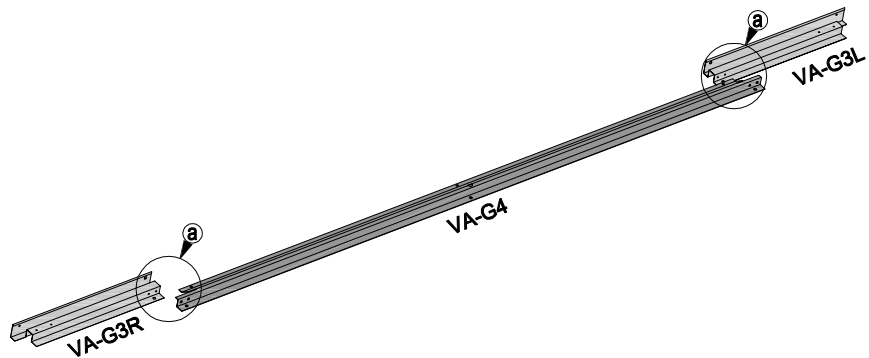

SAV.HABITATETJARDIN.COM

1							
	VA-E2L [x2] 1330mm	VA-E2R [x2] 1330mm	VA-J2 [x2] 1760mm	VA-G1R[x1] 1132mm	VA-G1L[x1] 1132mm	VA-E2M [x5] 120mm	VA-J44 [x10] 13mm

2				
	VA-G3L [x1] 377mm	VA-G3R [x1] 377mm	VA-G4 [x1] 1588mm	VA-J44 [x4] 13mm

3	 VA-30 [x4]	 VA-J44 [x16] 13mm
----------	---	---

4	 VA-J48 [x9] 40mm
----------	--

5	 <p>PB1 [x1] 876x1840mm</p>	 <p>VA-C7R [x1] 1860mm</p>	 <p>CN-A33</p>	
---	--	---	---	---

6	 PC4 [x1] 743x1100mm	 VA-J45 [x9] 19mm	 CN-A33	
----------	--	---	--	---