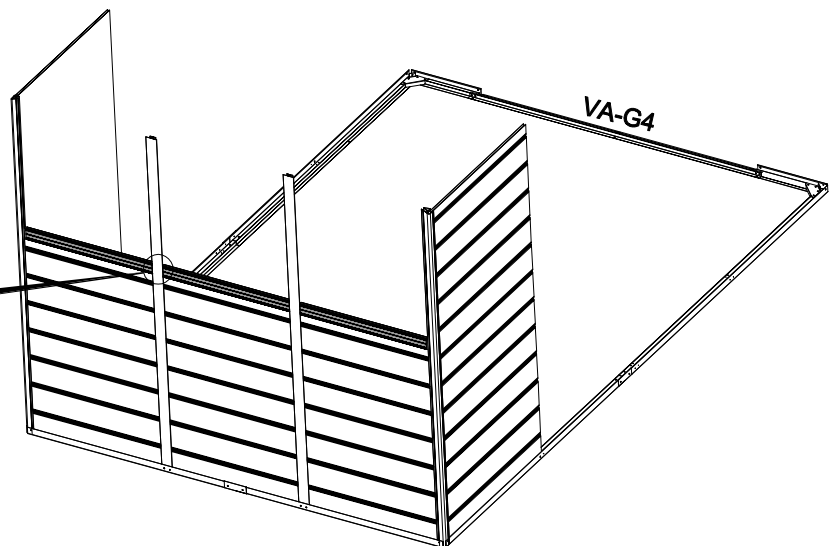

8	 VA-G8 [x3] 562mm	 VA-G11 [x3] 562mm