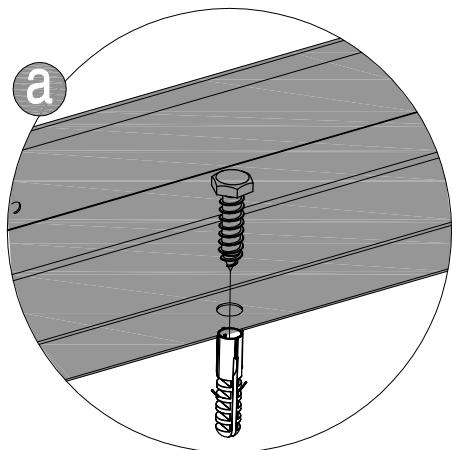

SAV.HABITATETJARDIN.COM

1	 VA-F2L [x2] 1660mm	 VA-F2R [x2] 1880mm	 VA-G1R [x1] 1132mm	 VA-G1L [x1] 1132mm	 VA-G3L [x1] 377mm	 VA-G3R [x1] 377mm	 VA-G4 [x1] 1588mm	 VA-E2M [x2] 120mm	 VA-30 [x4]	 VA-T44 [x28] 13mm
----------	--	--	--	--	---	---	--	---	---	---

2

2

<p>3</p>	<p>PB1 [x1] 876x1840mm</p> 	<p>VA-C7R [x1] 1860mm</p> 	<p>CN-A33</p> 	
-----------------	--	---	---	---

4	 PC4 [x1] 743x1100mm	 VA-T45 [x9] 19mm	 CN-A33	
----------	---	--	---	---

5	 VA-C7L [x1] 1860mm	 PB1 [x1] 876x1840mm	 PC4 [x1] 743x1100mm	 VA-T45 [x9] 19mm	 CN-A33	
----------	--	---	---	--	---	---