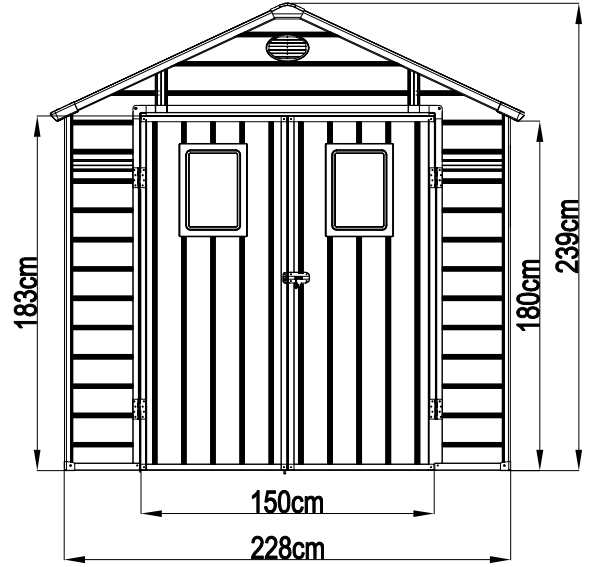

SAV.HABITATETJARDIN.COM

1	 VA-F2L [x2] 1660mm	 VA-F2R [x2] 1880mm	 VA-G1R [x1] 1132mm	 VA-G1L [x1] 1132mm	 VA-G3L [x1] 377mm	 VA-G3R [x1] 377mm	 VA-G4 [x1] 1588mm	 VA-E2M [x2] 120mm	 VA-30 [x4]	 VA-T44 [x28] 13mm
----------	--	--	--	--	---	---	--	---	---	---