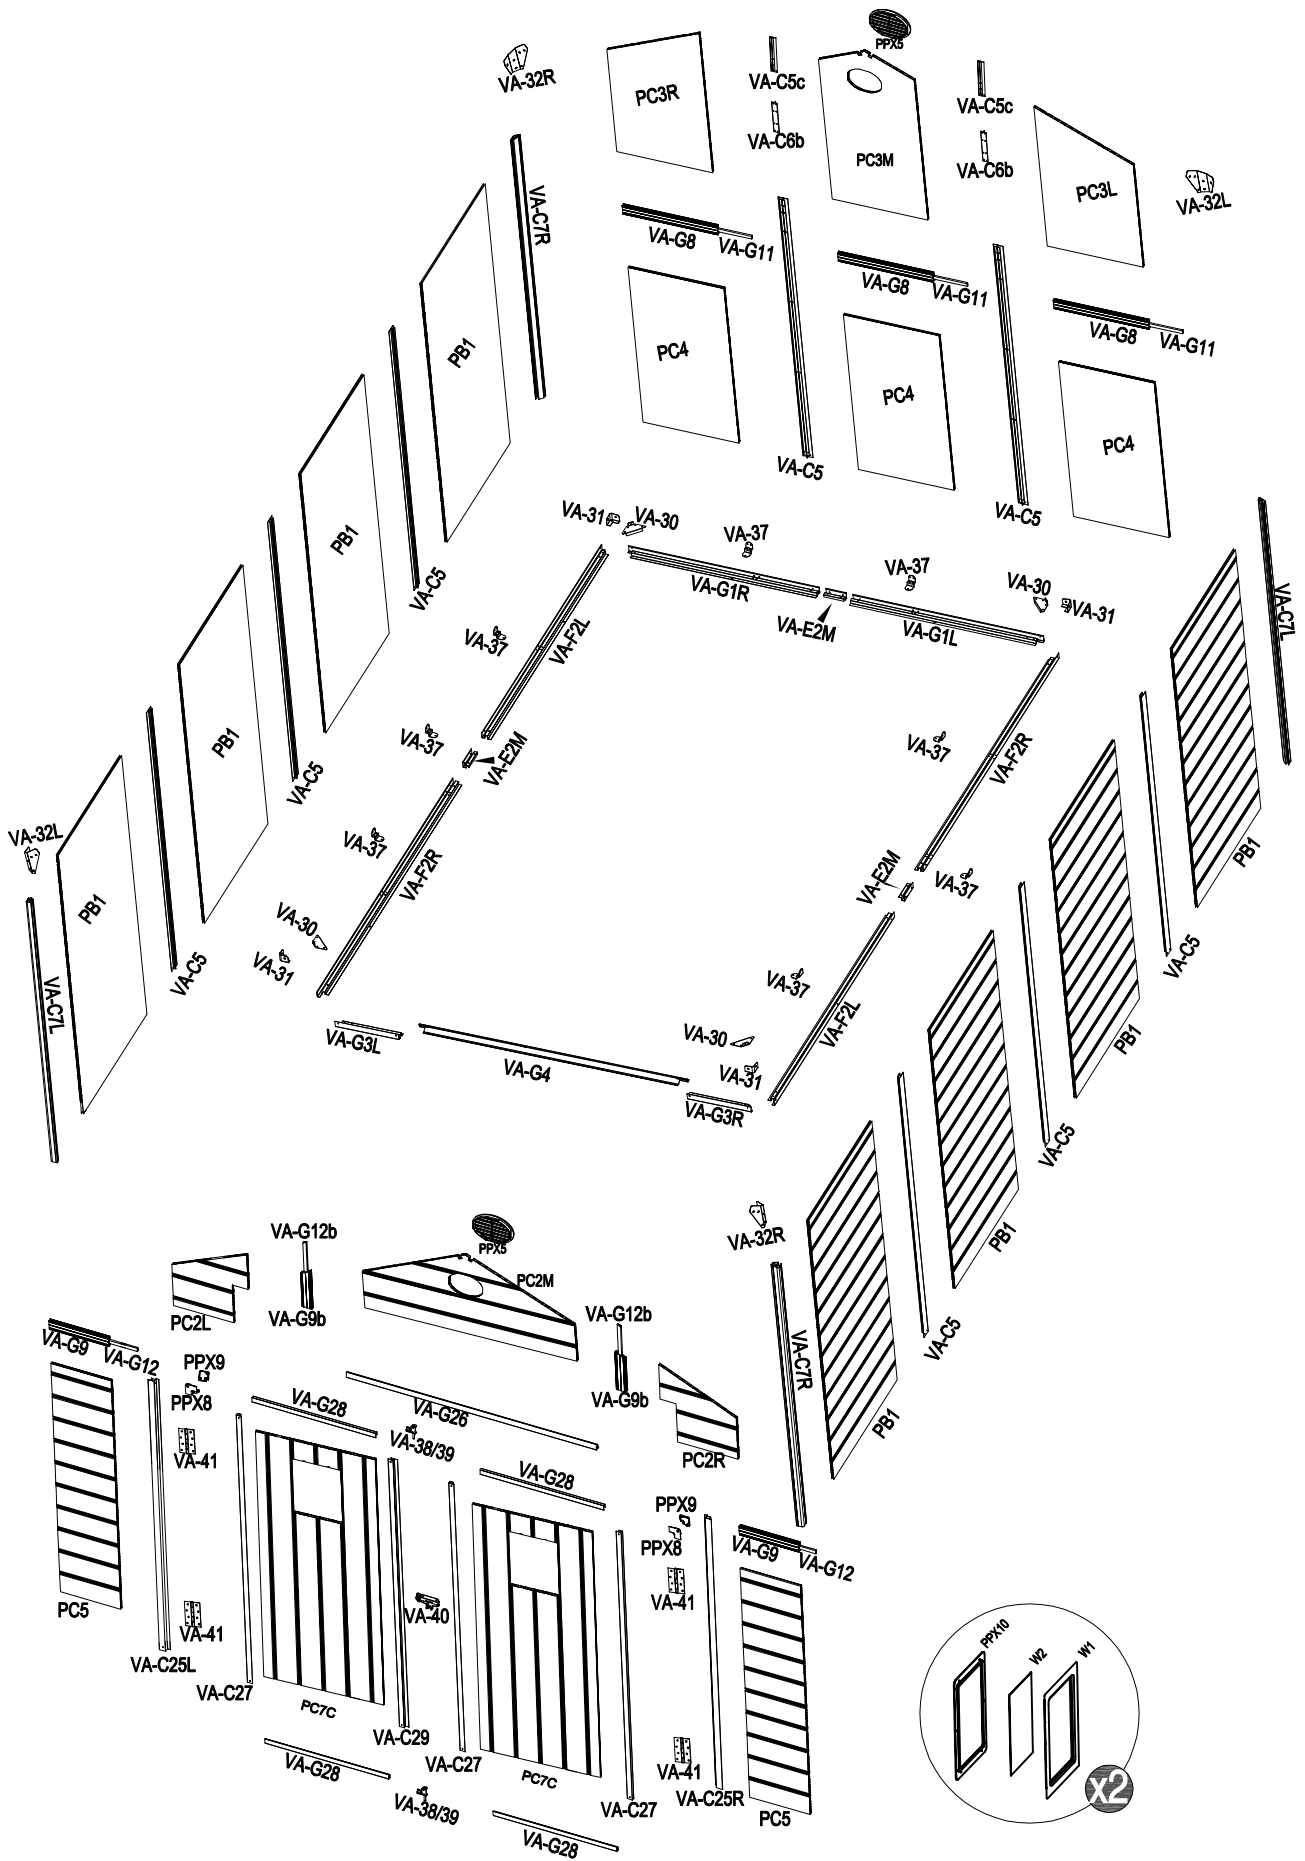

SAV.HABITATETJARDIN.COM

1	 VA-F2L [x2] 1660mm	 VA-F2R [x2] 1880mm	 VA-G1R [x1] 1132mm	 VA-G1L [x1] 1132mm	 VA-G3L [x1] 377mm	 VA-G3R [x1] 377mm	 VA-G4 [x1] 1588mm	 VA-E2M [x2] 120mm	 VA-30 [x4]	 VA-T44 [x28] 13mm
----------	--	--	--	--	---	---	--	---	---	---