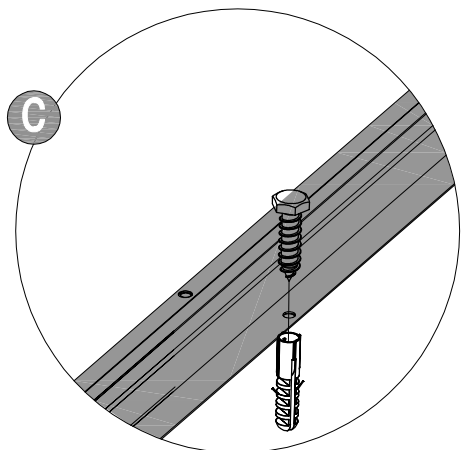

SAV.HABITATETJARDIN.COM

1	 VA-F2L [x2] 1660mm	 VA-F2R [x2] 1880mm	 VA-G1R [x1] 1132mm	 VA-G1L [x1] 1132mm	 VA-G3L [x1] 377mm	 VA-G3R [x1] 377mm	 VA-G4 [x1] 1588mm	 VA-E2M [x2] 120mm	 VA-30 [x4]	 VA-T44 [x28] 13mm
----------	--	--	--	--	---	---	--	---	---	---

2

2

<p>3</p>	<p>PB1 [x1] 876x1840mm</p> 	<p>VA-C7R [x1] 1860mm</p> 	<p>CN-A33</p> 	
-----------------	--	---	---	---

4	 PC4 [x1] 743x1100mm	 VA-T45 [x9] 19mm	 CN-A33	
----------	---	--	---	---

5	 VA-C7L [x1] 1860mm	 PB1 [x1] 876x1840mm	 PC4 [x1] 743x1100mm	 VA-T45 [x9] 19mm	 CN-A33	
----------	--	---	---	--	---	---