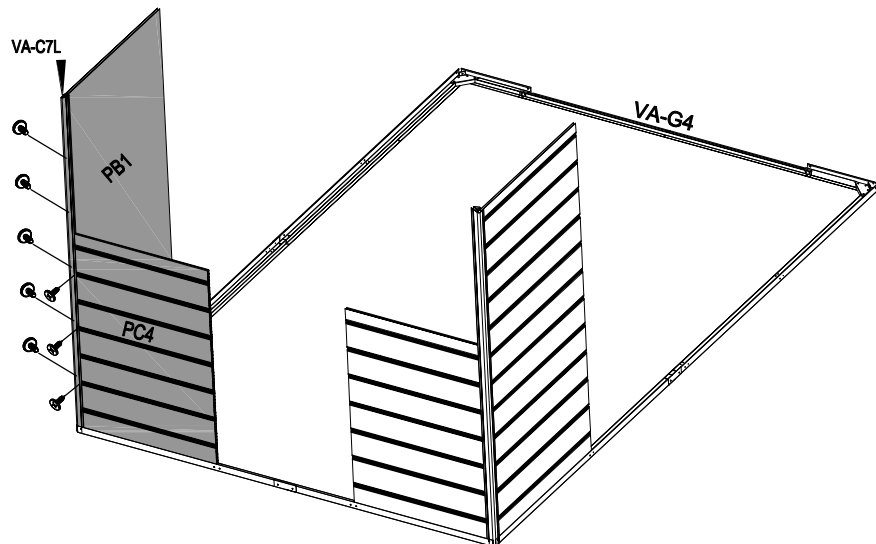

SAV.HABITATETJARDIN.COM

1	 VA-F2L [x2] 1660mm	 VA-F2R [x2] 1880mm	 VA-G1R [x1] 1132mm	 VA-G1L [x1] 1132mm	 VA-G3L [x1] 377mm	 VA-G3R [x1] 377mm	 VA-G4 [x1] 1588mm	 VA-E2M [x2] 120mm	 VA-30 [x4]	 VA-T44 [x28] 13mm
----------	--	--	--	--	---	---	--	---	---	---

2

2

<p>3</p>	<p>PB1 [x1] 876x1840mm</p> 	<p>VA-C7R [x1] 1860mm</p> 	<p>CN-A33</p> 	
-----------------	--	---	---	---

4	 PC4 [x1] 743x1100mm	 VA-T45 [x9] 19mm	 CN-A33	
----------	---	--	---	---

5	 VA-C7L [x1] 1860mm	 PB1 [x1] 876x1840mm	 PC4 [x1] 743x1100mm	 VA-T45 [x9] 19mm	 CN-A33	
----------	--	---	---	--	---	---