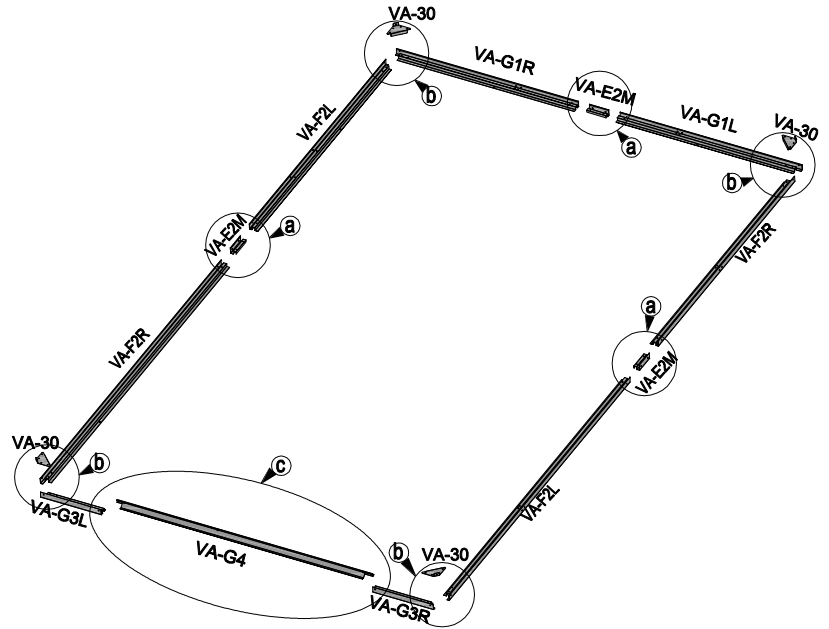

SAV.HABITATETJARDIN.COM

1	 VA-F2L [x2] 1660mm	 VA-F2R [x2] 1880mm	 VA-G1R [x1] 1132mm	 VA-G1L [x1] 1132mm	 VA-G3L [x1] 377mm	 VA-G3R [x1] 377mm	 VA-G4 [x1] 1588mm	 VA-E2M [x2] 120mm	 VA-30 [x4]	 VA-T44 [x28] 13mm
----------	--	--	--	--	---	---	--	---	---	---