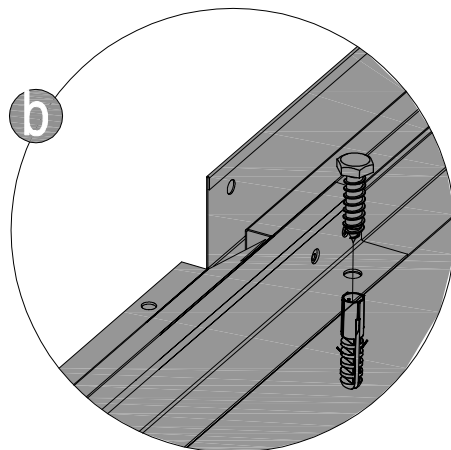

SAV.HABITATETJARDIN.COM

1	 VA-F2L [x2] 1660mm	 VA-F2R [x2] 1880mm	 VA-G1R [x1] 1132mm	 VA-G1L [x1] 1132mm	 VA-G3L [x1] 377mm	 VA-G3R [x1] 377mm	 VA-G4 [x1] 1588mm	 VA-E2M [x2] 120mm	 VA-30 [x4]	 VA-T44 [x28] 13mm
----------	--	--	--	--	---	---	--	---	---	---

2

2

<p>3</p>	<p>PB1 [x1] 876x1840mm</p> 	<p>VA-C7R [x1] 1860mm</p> 	<p>CN-A33</p> 	
-----------------	--	---	---	---

4	 PC4 [x1] 743x1100mm	 VA-T45 [x9] 19mm	 CN-A33	
----------	---	--	---	---

5	 VA-C7L [x1] 1860mm	 PB1 [x1] 876x1840mm	 PC4 [x1] 743x1100mm	 VA-T45 [x9] 19mm	 CN-A33	
----------	--	---	---	--	---	---