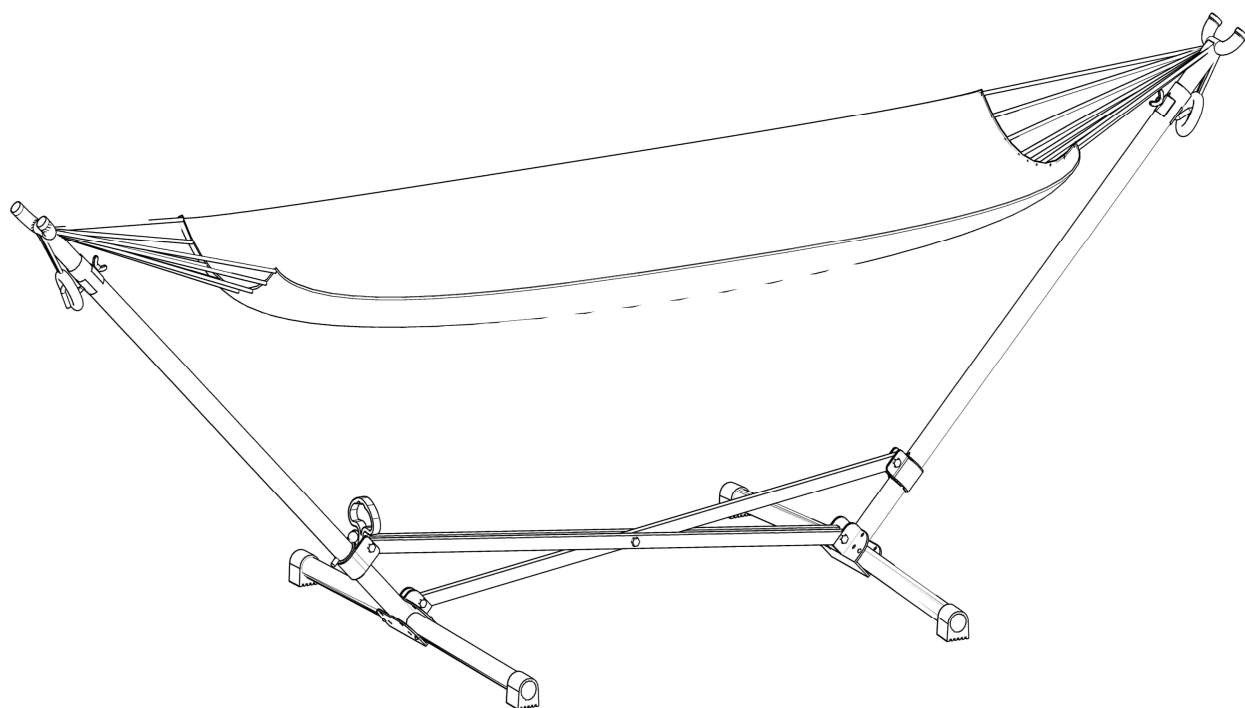

Sereno

1154_100081

1154_100081				
A		170x180x1200mm	x 1	1/1
B		φ36x300mm φ25x280mm	x 2	1/1
C		φ18x120mm	x 2	1/1
D			x 1	1/1

FR : SAV/INFORMATION /VIDEO/CONTACT

EN: AFTER-SALES SERVICE/INFORMATION/VIDEO/CONTACT